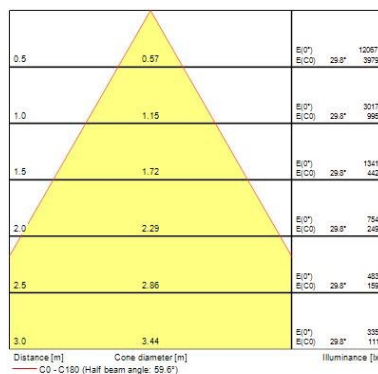

Start Track Spot Integral

START Track Spot Integral 2700lm 930 MB WB WHT
0005424

Lumen maintenance - L80 B10	37700
Lumen maintenance - L90 B50	19500
Lumen maintenance - L90 B20	17000
Lumen maintenance - L90 B10	15900
Average life (Nominal) (h)	50000

Physical data

Vertical Tilt (°)	90
Horizontal rotation (°)	345
Housing colour	White - RAL9016
IP rating	IP20
IK rating	IK03
Diffuser finish	Clear
Diffuser material	PC
Nominal Product Length (mm)	283
Nominal Product Width (mm)	137
Nominal Product Height (mm)	80
Weight (kg)	0.88

Packaging

Single packaging type	Carton
Product EAN number	5410288054247
Packaging single length / height (cm)	8.5
Packaging single width (cm)	8.5
Packaging single depth (cm)	28.5
DUN14 (outer)	15410288054244
Units per outer package	8
Packaging outer length / height (cm)	36.5
Packaging outer width (cm)	18.5
Packaging outer depth (cm)	30.5

PHOTOMETRY