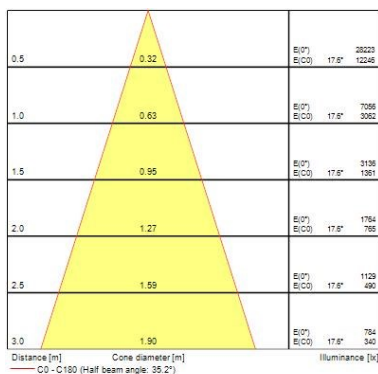

Start Track Spot Integral

START Track Spot Integral 2700lm 930 MB WB WHT
0005424

Lumen maintenance - L80 B10	37700
Lumen maintenance - L90 B50	19500
Lumen maintenance - L90 B20	17000
Lumen maintenance - L90 B10	15900
Average life (Nominal) (h)	50000

Physical data

Vertical Tilt (°)	90
Horizontal rotation (°)	345
Housing colour	White - RAL9016
IP rating	IP20
IK rating	IK03
Diffuser finish	Clear
Diffuser material	PC
Nominal Product Length (mm)	283
Nominal Product Width (mm)	137
Nominal Product Height (mm)	80
Weight (kg)	0.88

Packaging

Single packaging type	Carton
Product EAN number	5410288054247
Packaging single length / height (cm)	8.5
Packaging single width (cm)	8.5
Packaging single depth (cm)	28.5
DUN14 (outer)	15410288054244
Units per outer package	8
Packaging outer length / height (cm)	36.5
Packaging outer width (cm)	18.5
Packaging outer depth (cm)	30.5

PHOTOMETRY