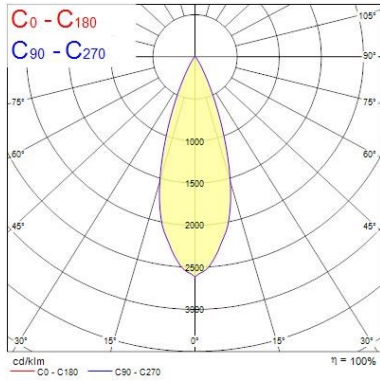

Optical data

Fixture luminous flux (lm)	2700
Luminaire efficacy (lm/W)	85
Colour temperature (K)	3000
Colour Code	930
Light colour	Warm White
CRI (Ra)	90
Colour Variation Initial (SDCM)	3
Beam Angle (°)	36
Photobiological Risk Group	RG1

Physical data

Vertical Tilt (°)	90
Horizontal rotation (°)	345
Housing colour	White - RAL9016
IP rating	IP20
IK rating	IK03
Diffuser finish	Clear
Diffuser material	PC
Nominal Product Length (mm)	283
Nominal Product Width (mm)	137
Nominal Product Height (mm)	80
Weight (kg)	0.88

PHOTOMETRY

Start Track Spot Integral

START Track Spot Integral 2700lm 930 MB WB WHT

0005424

TECHNICAL DRAWINGS

Start Track Spot Integral

START Track Spot Integral 2700lm 930 MB WB WHT
0005424

SYLVANIA 0005424