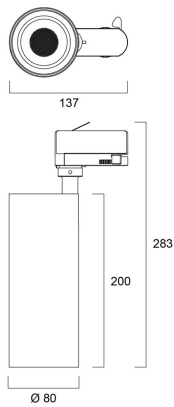

Optical data

Fixture luminous flux (lm)	2700
Luminaire efficacy (lm/W)	85
Colour temperature (K)	3000
Colour Code	930
Light colour	Warm White
CRI (Ra)	90
Colour Variation Initial (SDCM)	3
Beam Angle (°)	36
Photobiological Risk Group	RG1

Physical data

Vertical Tilt (°)	90
Horizontal rotation (°)	345
Housing colour	White - RAL9016
IP rating	IP20
IK rating	IK03
Diffuser finish	Clear
Diffuser material	PC
Nominal Product Length (mm)	283
Nominal Product Width (mm)	137
Nominal Product Height (mm)	80
Weight (kg)	0.88

Packaging

Single packaging type	Carton
Product EAN number	5410288054247
Packaging single length / height (cm)	8.5
Packaging single width (cm)	8.5
Packaging single depth (cm)	28.5
DUN14 (outer)	15410288054244
Units per outer package	8
Packaging outer length / height (cm)	36.5
Packaging outer width (cm)	18.5
Packaging outer depth (cm)	30.5

PHOTOMETRY

Start Track Spot Integral

START Track Spot Integral 2700lm 930 MB WB WHT

0005424

TECHNICAL DRAWINGS

Start Track Spot Integral

START Track Spot Integral 2700lm 930 MB WB WHT
0005424

SYLVANIA 0005424