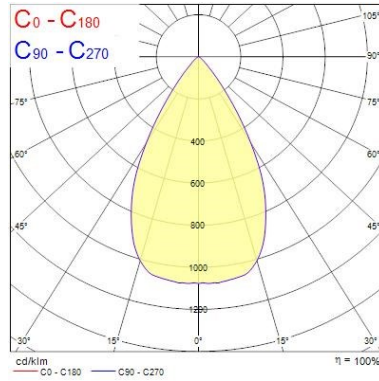

Optical data

Fixture luminous flux (lm)	2700
Luminaire efficacy (lm/W)	85
Colour temperature (K)	3000
Colour Code	930
Light colour	Warm White
CRI (Ra)	90
Colour Variation Initial (SDCM)	3
Beam Angle (°)	36
Photobiological Risk Group	RG1

Physical data

Vertical Tilt (°)	90
Horizontal rotation (°)	345
Housing colour	White - RAL9016
IP rating	IP20
IK rating	IK03
Diffuser finish	Clear
Diffuser material	PC
Nominal Product Length (mm)	283
Nominal Product Width (mm)	137
Nominal Product Height (mm)	80
Weight (kg)	0.88

Packaging

Single packaging type	Carton
Product EAN number	5410288054247
Packaging single length / height (cm)	8.5
Packaging single width (cm)	8.5
Packaging single depth (cm)	28.5
DUN14 (outer)	15410288054244
Units per outer package	8
Packaging outer length / height (cm)	36.5
Packaging outer width (cm)	18.5
Packaging outer depth (cm)	30.5

PHOTOMETRY

Start Track Spot Integral

START Track Spot Integral 2700lm 930 MB WB WHT

0005424

TECHNICAL DRAWINGS

Start Track Spot Integral

START Track Spot Integral 2700lm 930 MB WB WHT
0005424

SYLVANIA 0005424