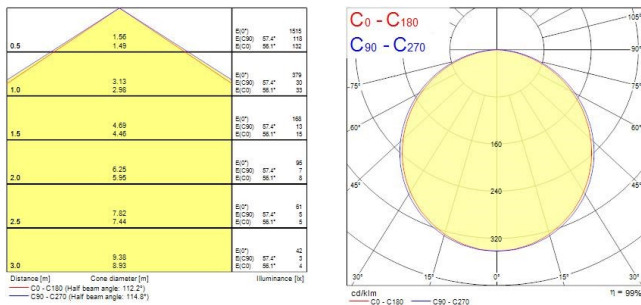

SylFlat LED Non Dimmable - Recessed SYLFLAT 1000 ROUND 4000K 0053294

Product EAN number	5410288532943
Lamps	No
Included lamp	INTEGRATED LED

PHOTOMETRY

TECHNICAL DRAWINGS